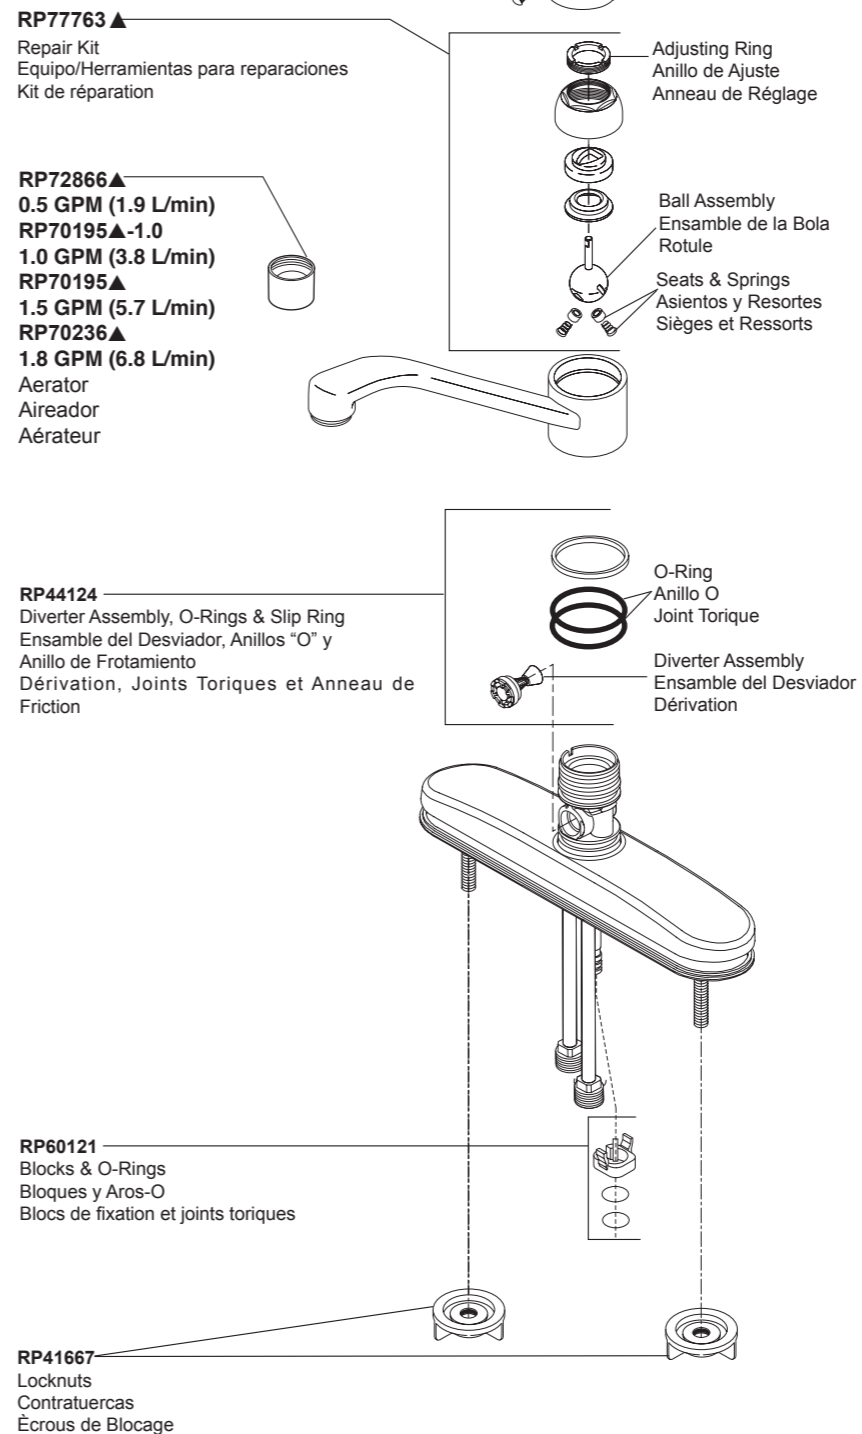

▲Specify Finish
 Especifique el acabado
 Précisez la Finition

Order these RP numbers if your spray hose is a black hose with round shaped connector.

Models/Modelos/Modèles
P110LF▲, P110LF-▲-W
P114LF▲, P115LF▲, P115LF-▲-W & P88501LF-▲-W
 Series/Series/Seria

▲Specify Finish
 Especifique el acabado
 Précisez la Finition

Order these RP numbers if your spray hose is a white hose with square shaped connector.