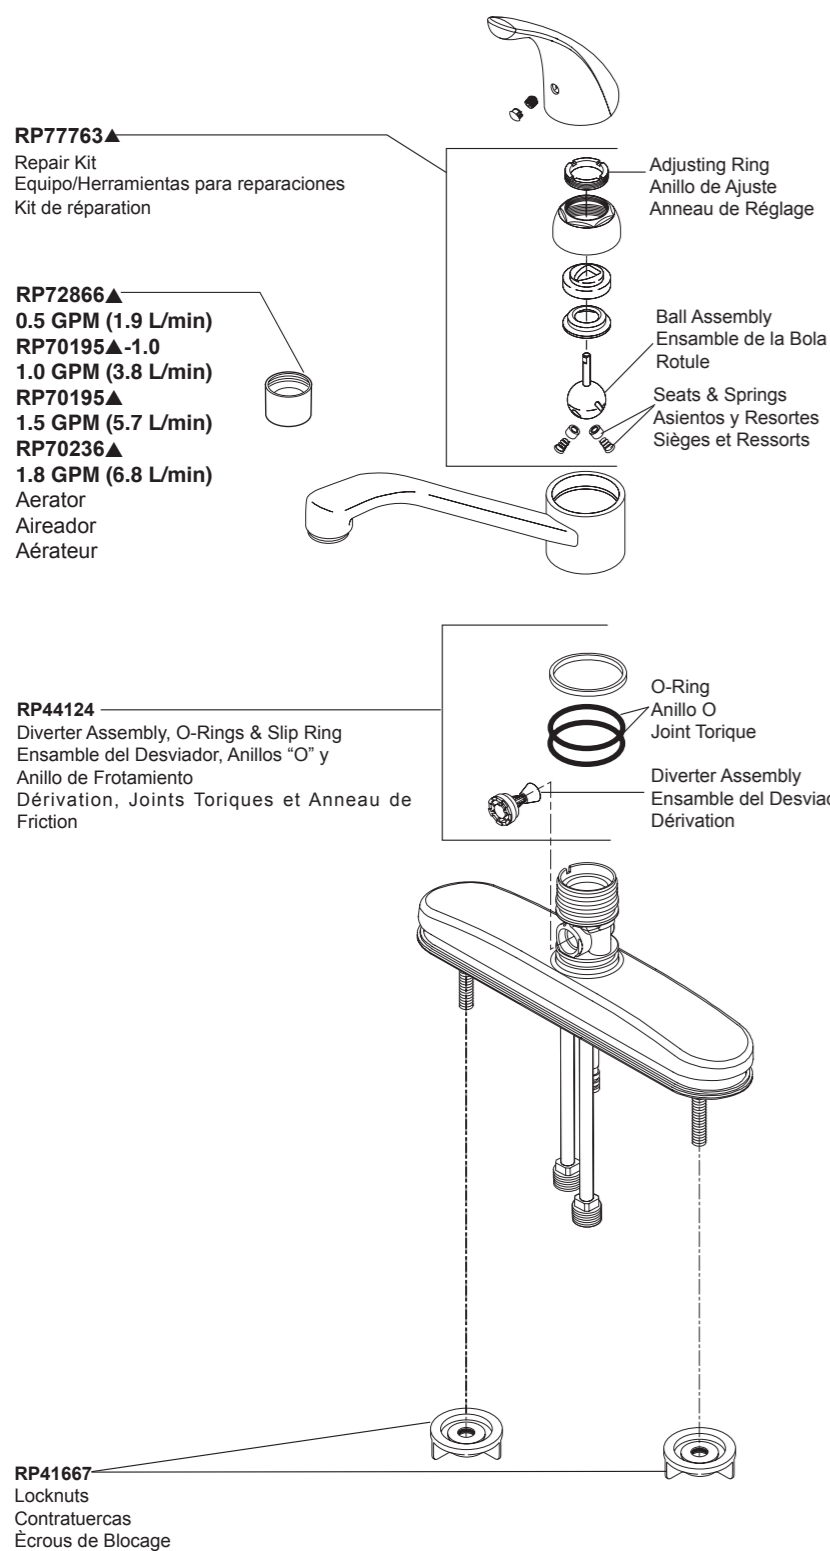

Models/Modelos/Modèles
P110LF▲, P110LF-▲-W
P114LF▲, P115LF▲, P115LF-▲-W & P88501LF-▲-W
 Series/Series/Seria

For models produced after 12/01/2022, see page 1.
 For models produced prior to 12/01/2022 see page 2.

▲Specify Finish
 Especifique el acabado
 Précisez la Finition

Order these RP numbers if your spray hose is a black hose with round shaped connector.

Models/Modelos/Modèles
P110LF▲, P110LF-▲-W
P114LF▲, P115LF▲, P115LF-▲-W & P88501LF-▲-W
 Series/Series/Seria

▲Specify Finish
 Especifique el acabado
 Précisez la Finition

Order these RP numbers if your spray hose is a white hose with square shaped connector.